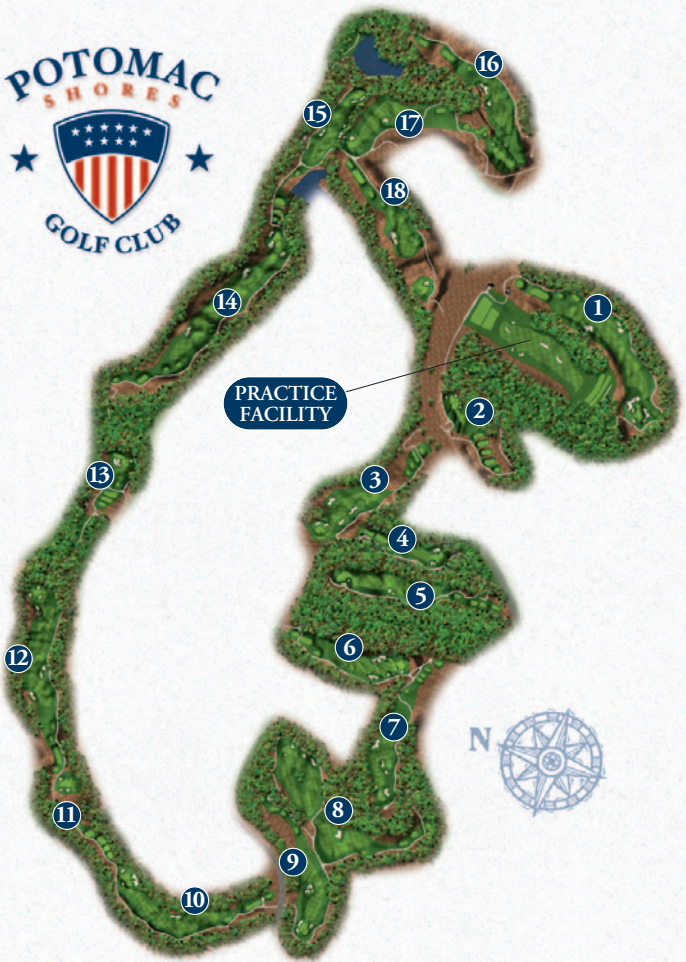

Yardage Guide By **Best Approach Publications**, © 2021

1-877-235-9500 • www.bestapproach.com

This spectacular waterfront setting, overlooking two miles of shoreline along the historic Potomac River, inspired Jack Nicklaus with its pristine natural beauty and rich wildlife. The result is a course that is challenging, fun and set in spectacular surroundings. The course's design has a European flavor to it and features a hardwood forest outline, dramatic vistas, rolling greens and holes along the Potomac River and Powell's Creek.

Potomac Shores is a masterful par-72 layout that offers four sets of tees with a total distance ranging from 4,940 to 7,020 yards. Weaving through mature hardwoods on a hilly peninsula, the course offers dramatic vistas, native wetland buffers and more than 200 feet of show-stopping elevation changes. The strategic nature of the course is complemented with a "fun, fast and beautiful" golf experience that is sure to satisfy any lover of golf.

The new Potomac Shores Golf Clubhouse, a gracious 7,500-square-foot gathering place reminiscent of a Georgian Plantation home with wraparound porches and a traditional carriage house, offers a unique setting for private events.

A state-of-the-art driving range and short-game practice area offer golfers the ability to work on virtually every shot.

POTOMAC
SHORES

GOLF CLUB

PRACTICE
FACILITY

POTOMAC
SHORES
GOLF CLUB

1

PAR 5

- 530
- 465
- 415
- 375